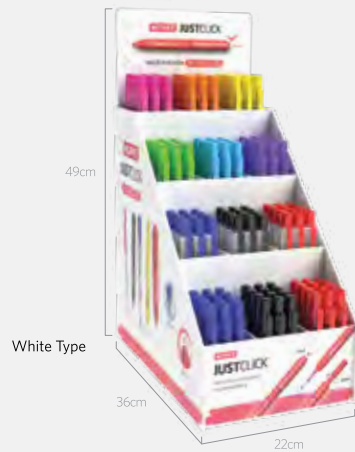

M Size (22*36*49cm)